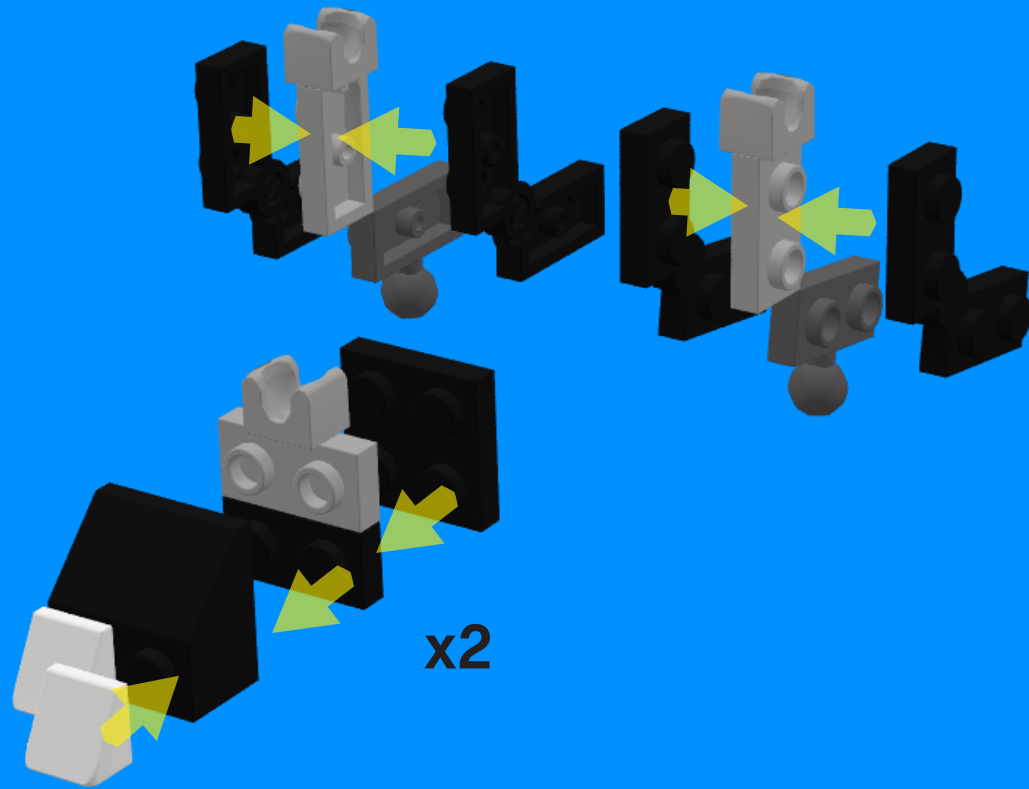

ALIEN

BRICKOMORPH

LEGO MOC BUILD INSTRUCTION GUIDE

DESIGN BY
HARRY LOEFFLER-BELL

ALIEN
BRICKMORPH

MOC DESIGN
HARRY LOEFFLER-BELL

INSTRUCTIONS
BRICKHELLO.COM

EDWINDER

1

LOWER LIMBS

BRICKOMORPH

ALIEN

2

x2

UPPER LIMBS

BRICKOMORPH

ALIEN

x1

x5

TAIL

3

BRICKOMORPH

ALIEN

4

TORSO

BRICKOMORPH

ALIEN

HEAD

5

BRICKOMORPH

ALIEN

6