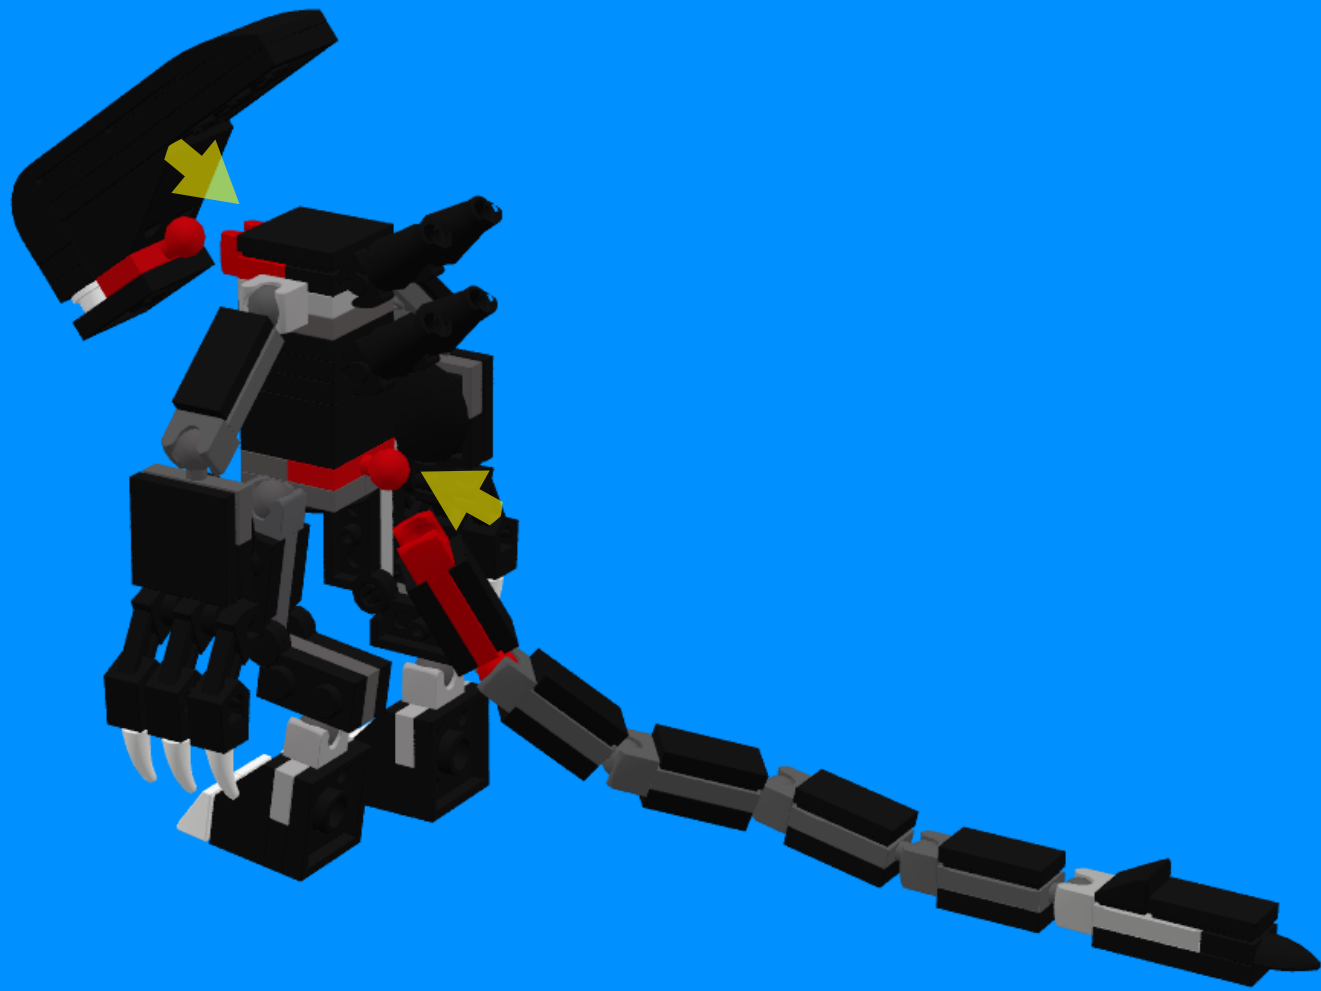

ALIEN

BRICKOMORPH

LEGO MOC BUILD INSTRUCTION GUIDE

DESIGN BY
HARRY LOEFFLER-BELL

ALIEN
BRICKMORPH

MOC DESIGN
HARRY LOEFFLER-BELL

INSTRUCTIONS
BRICKHELLO.COM

EDWINDER

1

LOWER LIMBS

BRICKOMORPH

ALIEN

2

x2

UPPER LIMBS

BRICKOMORPH

TORSO

BRICKOMORPH

ALIEN

HEAD

5

BRICKOMORPH

ALIEN

6

BRICKMORPH

ALIEN

7

BRICKOMORPH

ALIEN

BRICKOMORPH

ALIEN