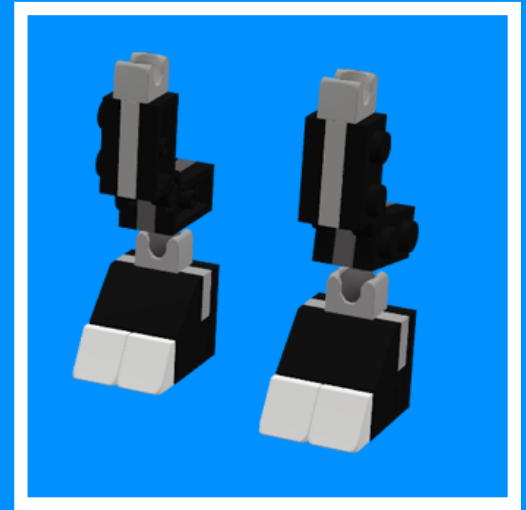

ALIEN

BRICKOMORPH

LEGO MOC BUILD INSTRUCTION GUIDE

DESIGN BY
HARRY LOEFFLER-BELL

ALIEN
BRICKMORPH

MOC DESIGN
HARRY LOEFFLER-BELL

INSTRUCTIONS
BRICKHELLO.COM

EDWINDER

1

LOWER LIMBS

BRICKOMORPH

ALIEN

2

x2

UPPER LIMBS

BRICKOMORPH

ALIEN

x1

x5

TAIL

3

BRICKOMORPH

ALIEN

4

TORSO

BRICKOMORPH

ALIEN

HEAD

5

BRICKOMORPH

ALIEN

6