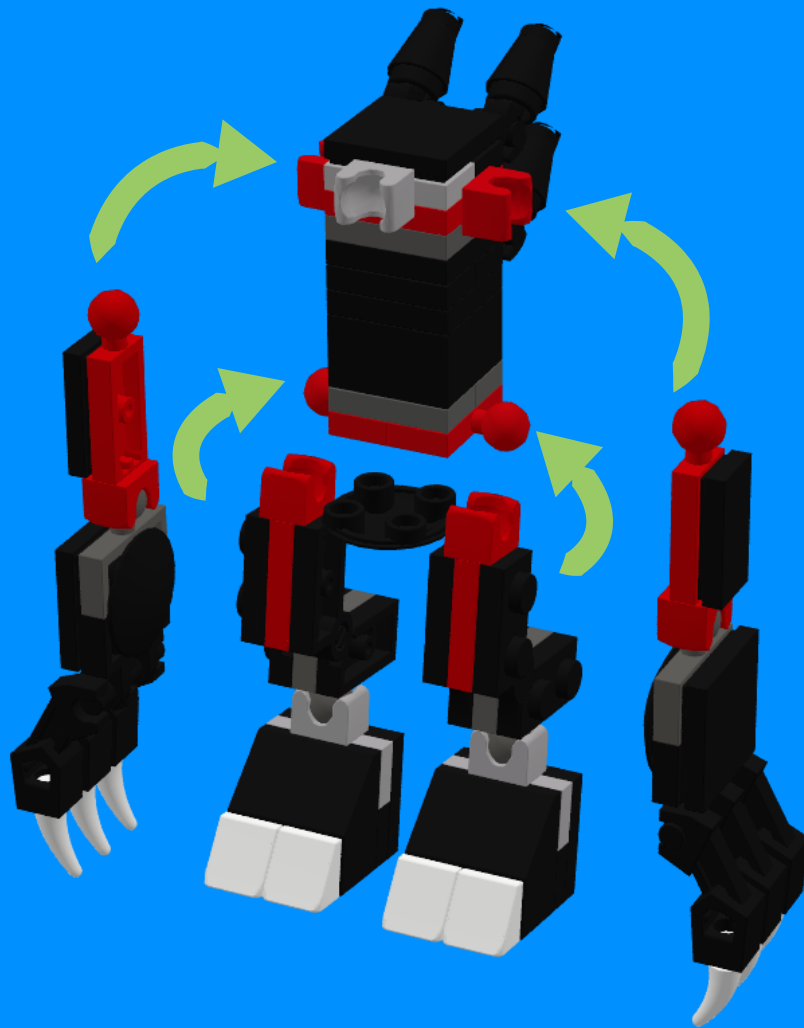

ALIEN

BRICKOMORPH

LEGO MOC BUILD INSTRUCTION GUIDE

DESIGN BY
HARRY LOEFFLER-BELL

ALIEN
BRICKMORPH

MOC DESIGN
HARRY LOEFFLER-BELL

INSTRUCTIONS
BRICKHELLO.COM

EDWINDER

1

LOWER LIMBS

BRICKOMORPH

ALIEN

2

x2

UPPER LIMBS

BRICKOMORPH

TORSO

BRICKOMORPH

ALIEN

HEAD

5

BRICKOMORPH

ALIEN

6

BRICKMORPH

ALIEN

7

BRICKOMORPH

ALIEN

BRICKOMORPH

ALIEN